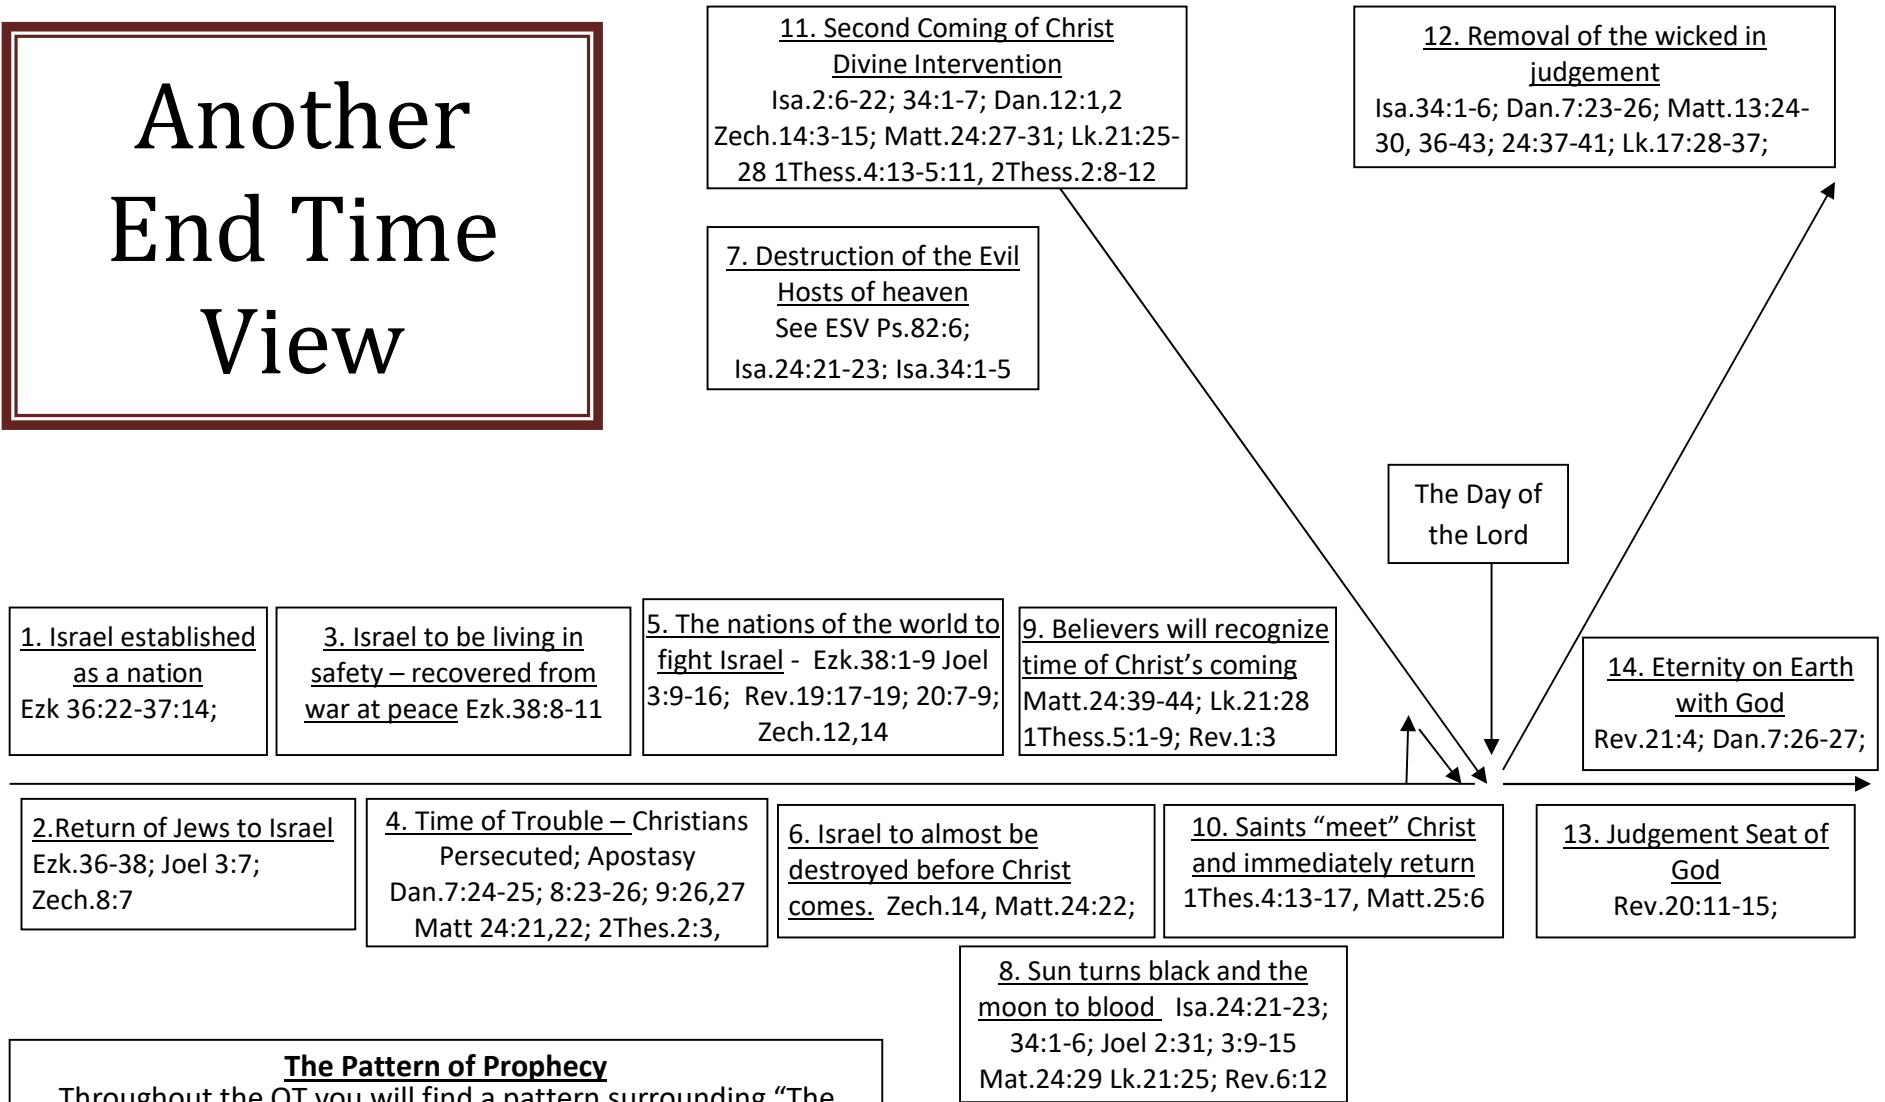

Another End Time View

The Pattern of Prophecy

Throughout the OT you will find a pattern surrounding “The Day Of The Lord”. It will often be introduced with the phrase, “In or On that day..” or “in the latter days”.

The pattern is that there will be a time of trouble, divine intervention by God, the removal of the wicked and sin, followed by righteousness and the rule of God.

These patterns are often given as a warning of God’s immanent judgement that are a picture of and find their ultimate fulfillment in the 2nd coming of Christ.